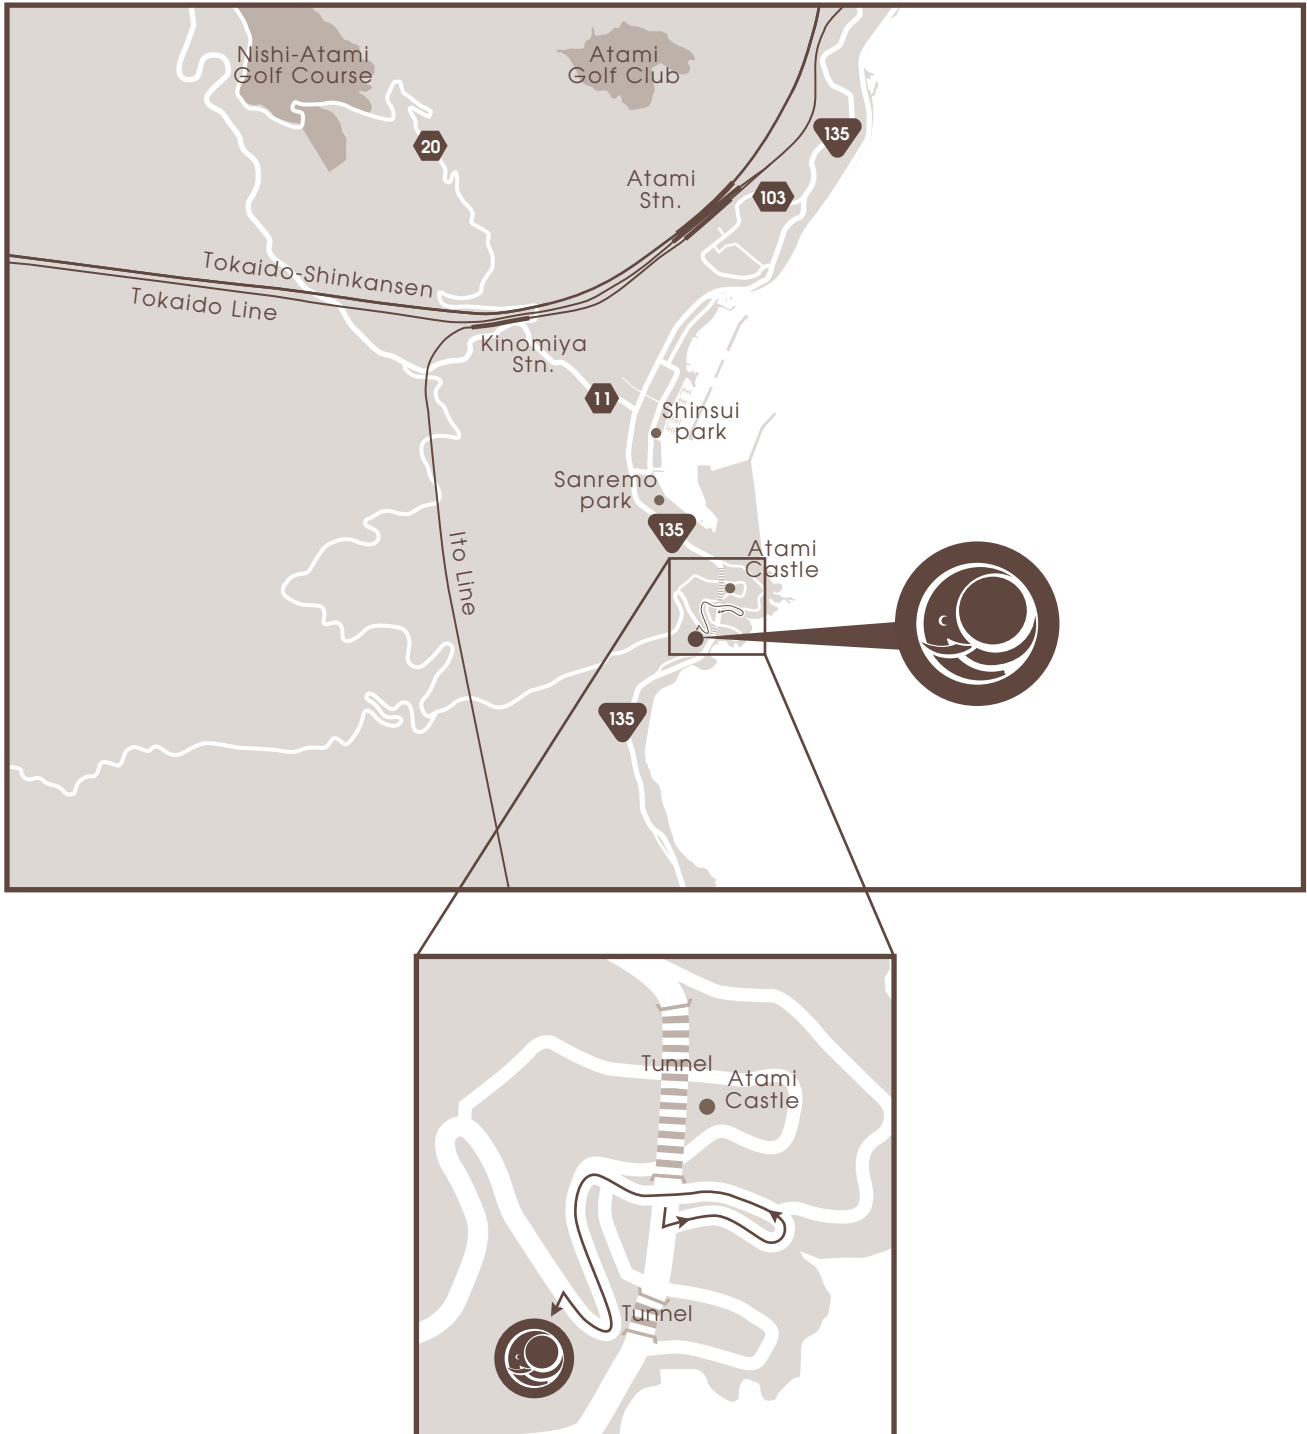

THE HIRAMATSU
HOTELS & RESORTS
ATAMI

THE HIRAMATSU HOTELS & RESORTS ATAMI

1993-237 Atami, Atami City, Shizuoka 413-0033, Japan

<http://www.hiramatsuhotels.com/atami/>

TEL.0557-52-3301